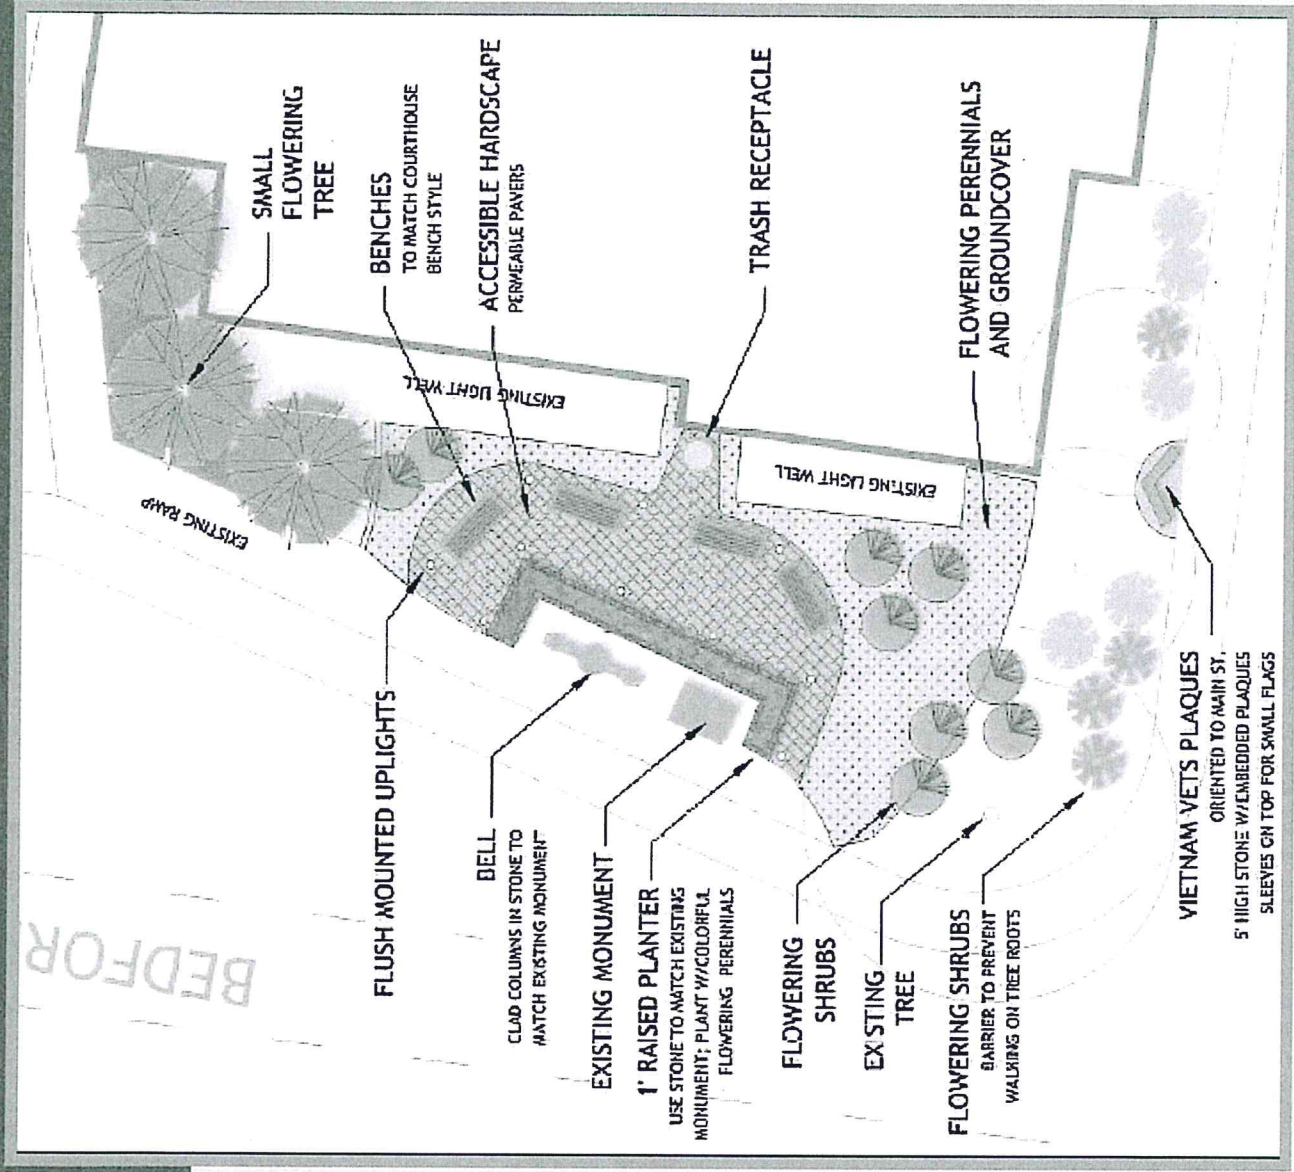

Concept Plan

- An attractive, accessible public space that preserves the historic elements, provides a restful seating area, uses sustainable design, and returns plaques to Main Street

Vietnam Vets Plaques

- Scaled for visitors to easily see plaques
- Main Street orientation acknowledges original placement of plaques

- Stone from U.S. source
- Illuminated at night